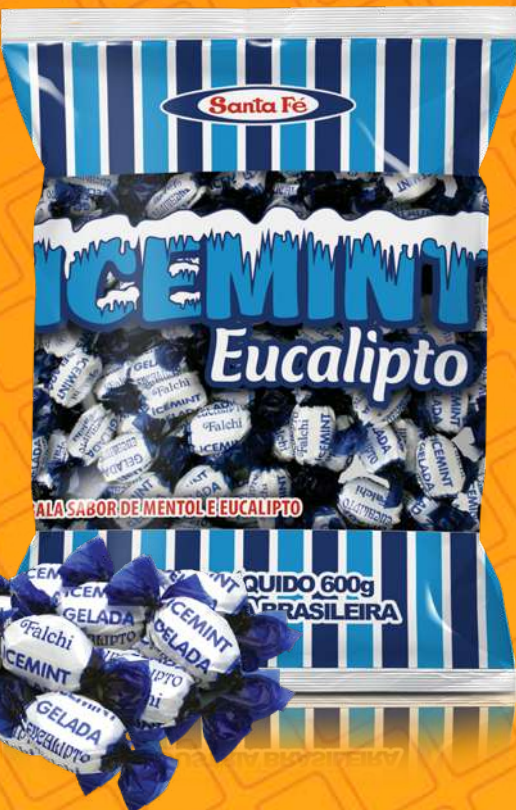

Sabor Frutas Sortidas

Ref: 5300 | 30x600g

Ref: 9115 | 50x300g

Balas DURAS

Santa Fe

Sabor Cereja

Ref: 5285 | 30x600g

Sabores Sortidos

Ref: 5291 | 30x600g

Ref: 9114 | 50x300g

Sabor Eucalipto

Ref: 5279 | 30x600g

FLOW PACK

Pacote com 100 unidades

Santa Fe

Sabor Café