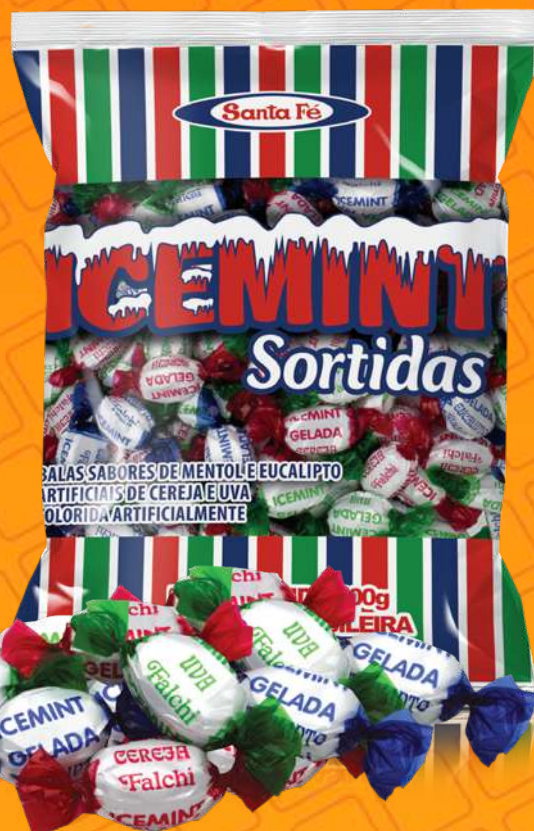

Sabor Frutas Sortidas

Ref: 5300 | 30x600g

Ref: 9115 | 50x300g

Balas DURAS

Santa Fe

Sabor Cereja

Ref: 5285 | 30x600g

Sabores Sortidos

Ref: 5291 | 30x600g

Ref: 9114 | 50x300g

Sabor Eucalipto

Ref: 5279 | 30x600g

FLOW PACK

Pacote com 100 unidades

Santa Fe

Sabor Café